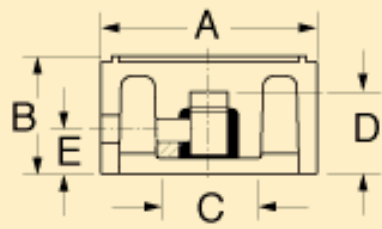

1200/1202/1204/
1206/1208

1210

1214

1216

← back