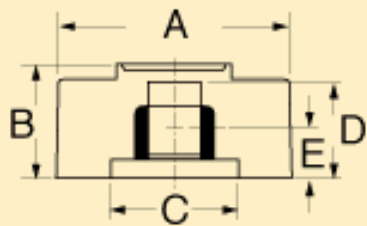

Part No.	"A"	"B"	"C"	"D"	Inside Diameter	Finish	Type	Set Screw	"E"	"G"
1204AZ	1	11/16	11/16	17/32	1/4	SCL	Plain Hole	8-32	9/32	

PH-Plain Hole BB-Brass Brushing SC-Spun Silver Cap
 SCL-Spun Silver Cap w/Indicator

CONTROL KNOBS

1200/1202/1204/
1206/1208

1210

1214

1216

← back